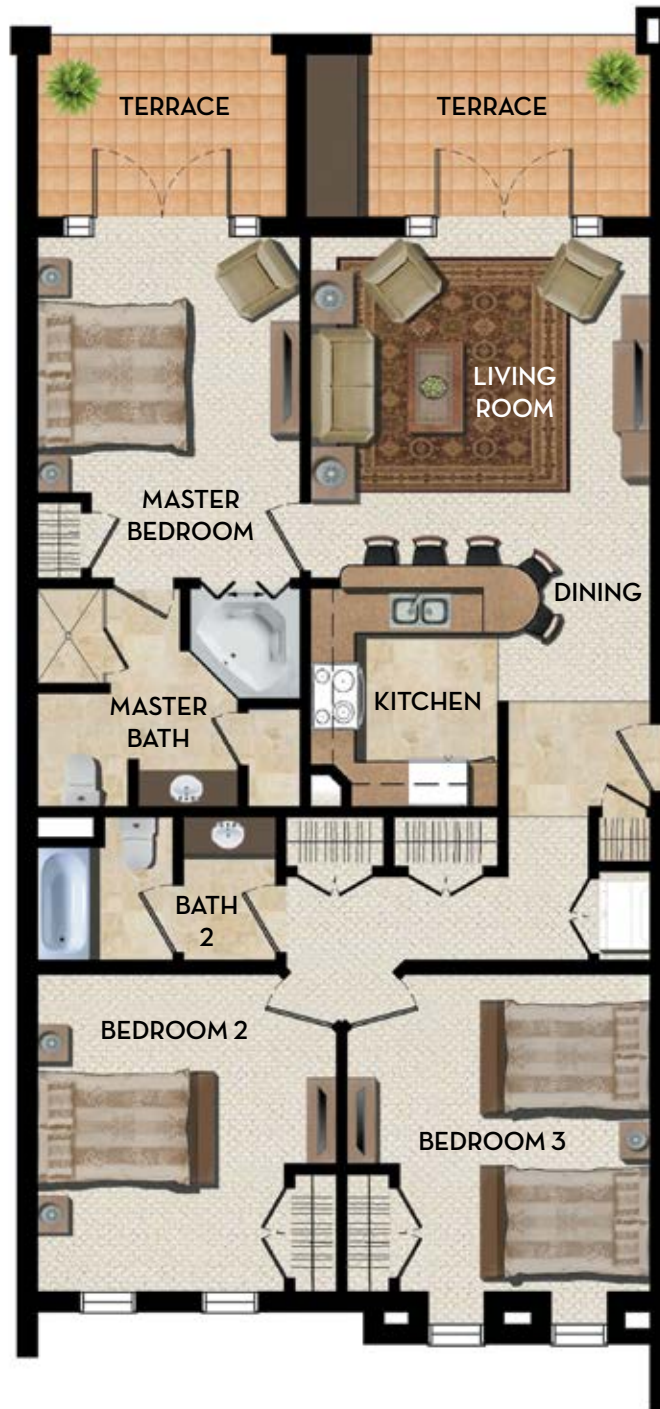

# Seven Eagles

1, 2 and 3 bedroom villas | Square feet: 687 - 2345

The floorplan is an overall representation of the villas, exact floorplans may vary.

7593 Gathering Drive | Kissimmee, FL 34747 | 866.880.8563 | ReunionResort.com

# Heritage Crossing

1, 2 and 3 bedroom villas | Square feet: 1573 - 2182

The floorplan is an overall representation of the villas, exact floorplans may vary.

7593 Gathering Drive | Kissimmee, FL 34747 | 866.880.8563 | [ReunionResort.com](http://ReunionResort.com)