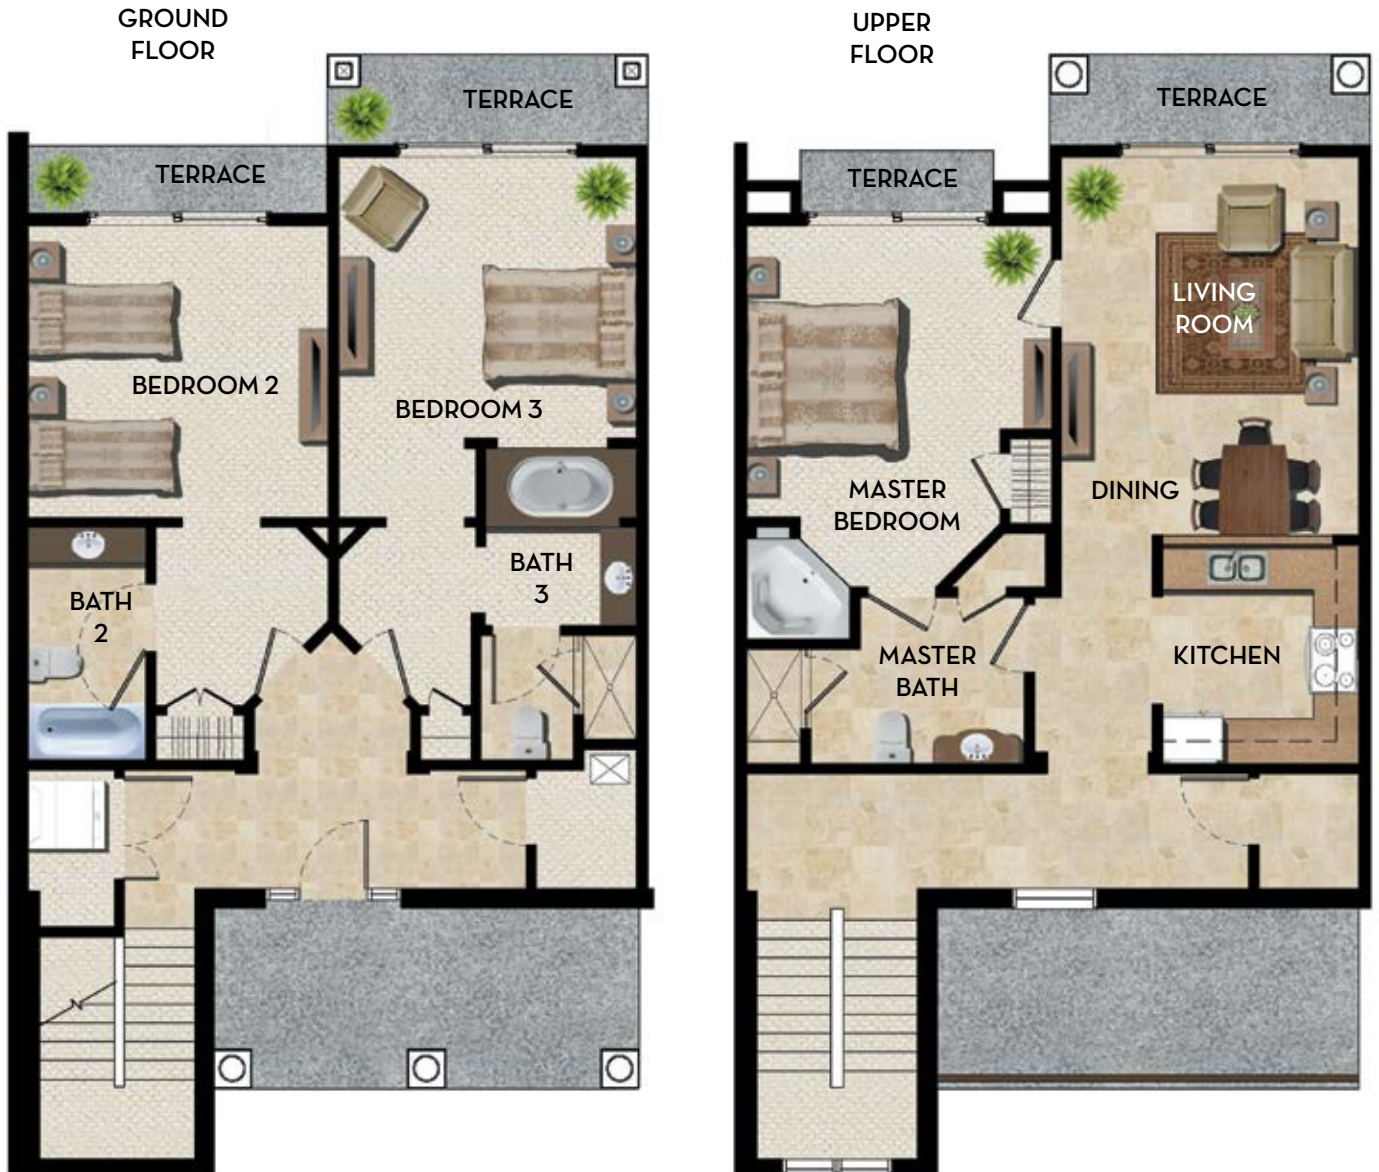

# Seven Eagles

1, 2 and 3 bedroom villas | Square feet: 687 - 2345

The floorplan is an overall representation of the villas, exact floorplans may vary.

7593 Gathering Drive | Kissimmee, FL 34747 | 866.880.8563 | ReunionResort.com

# Heritage Crossing

1, 2 and 3 bedroom villas | Square feet: 1573 - 2182

The floorplan is an overall representation of the villas, exact floorplans may vary.

7593 Gathering Drive | Kissimmee, FL 34747 | 866.880.8563 | [ReunionResort.com](http://ReunionResort.com)