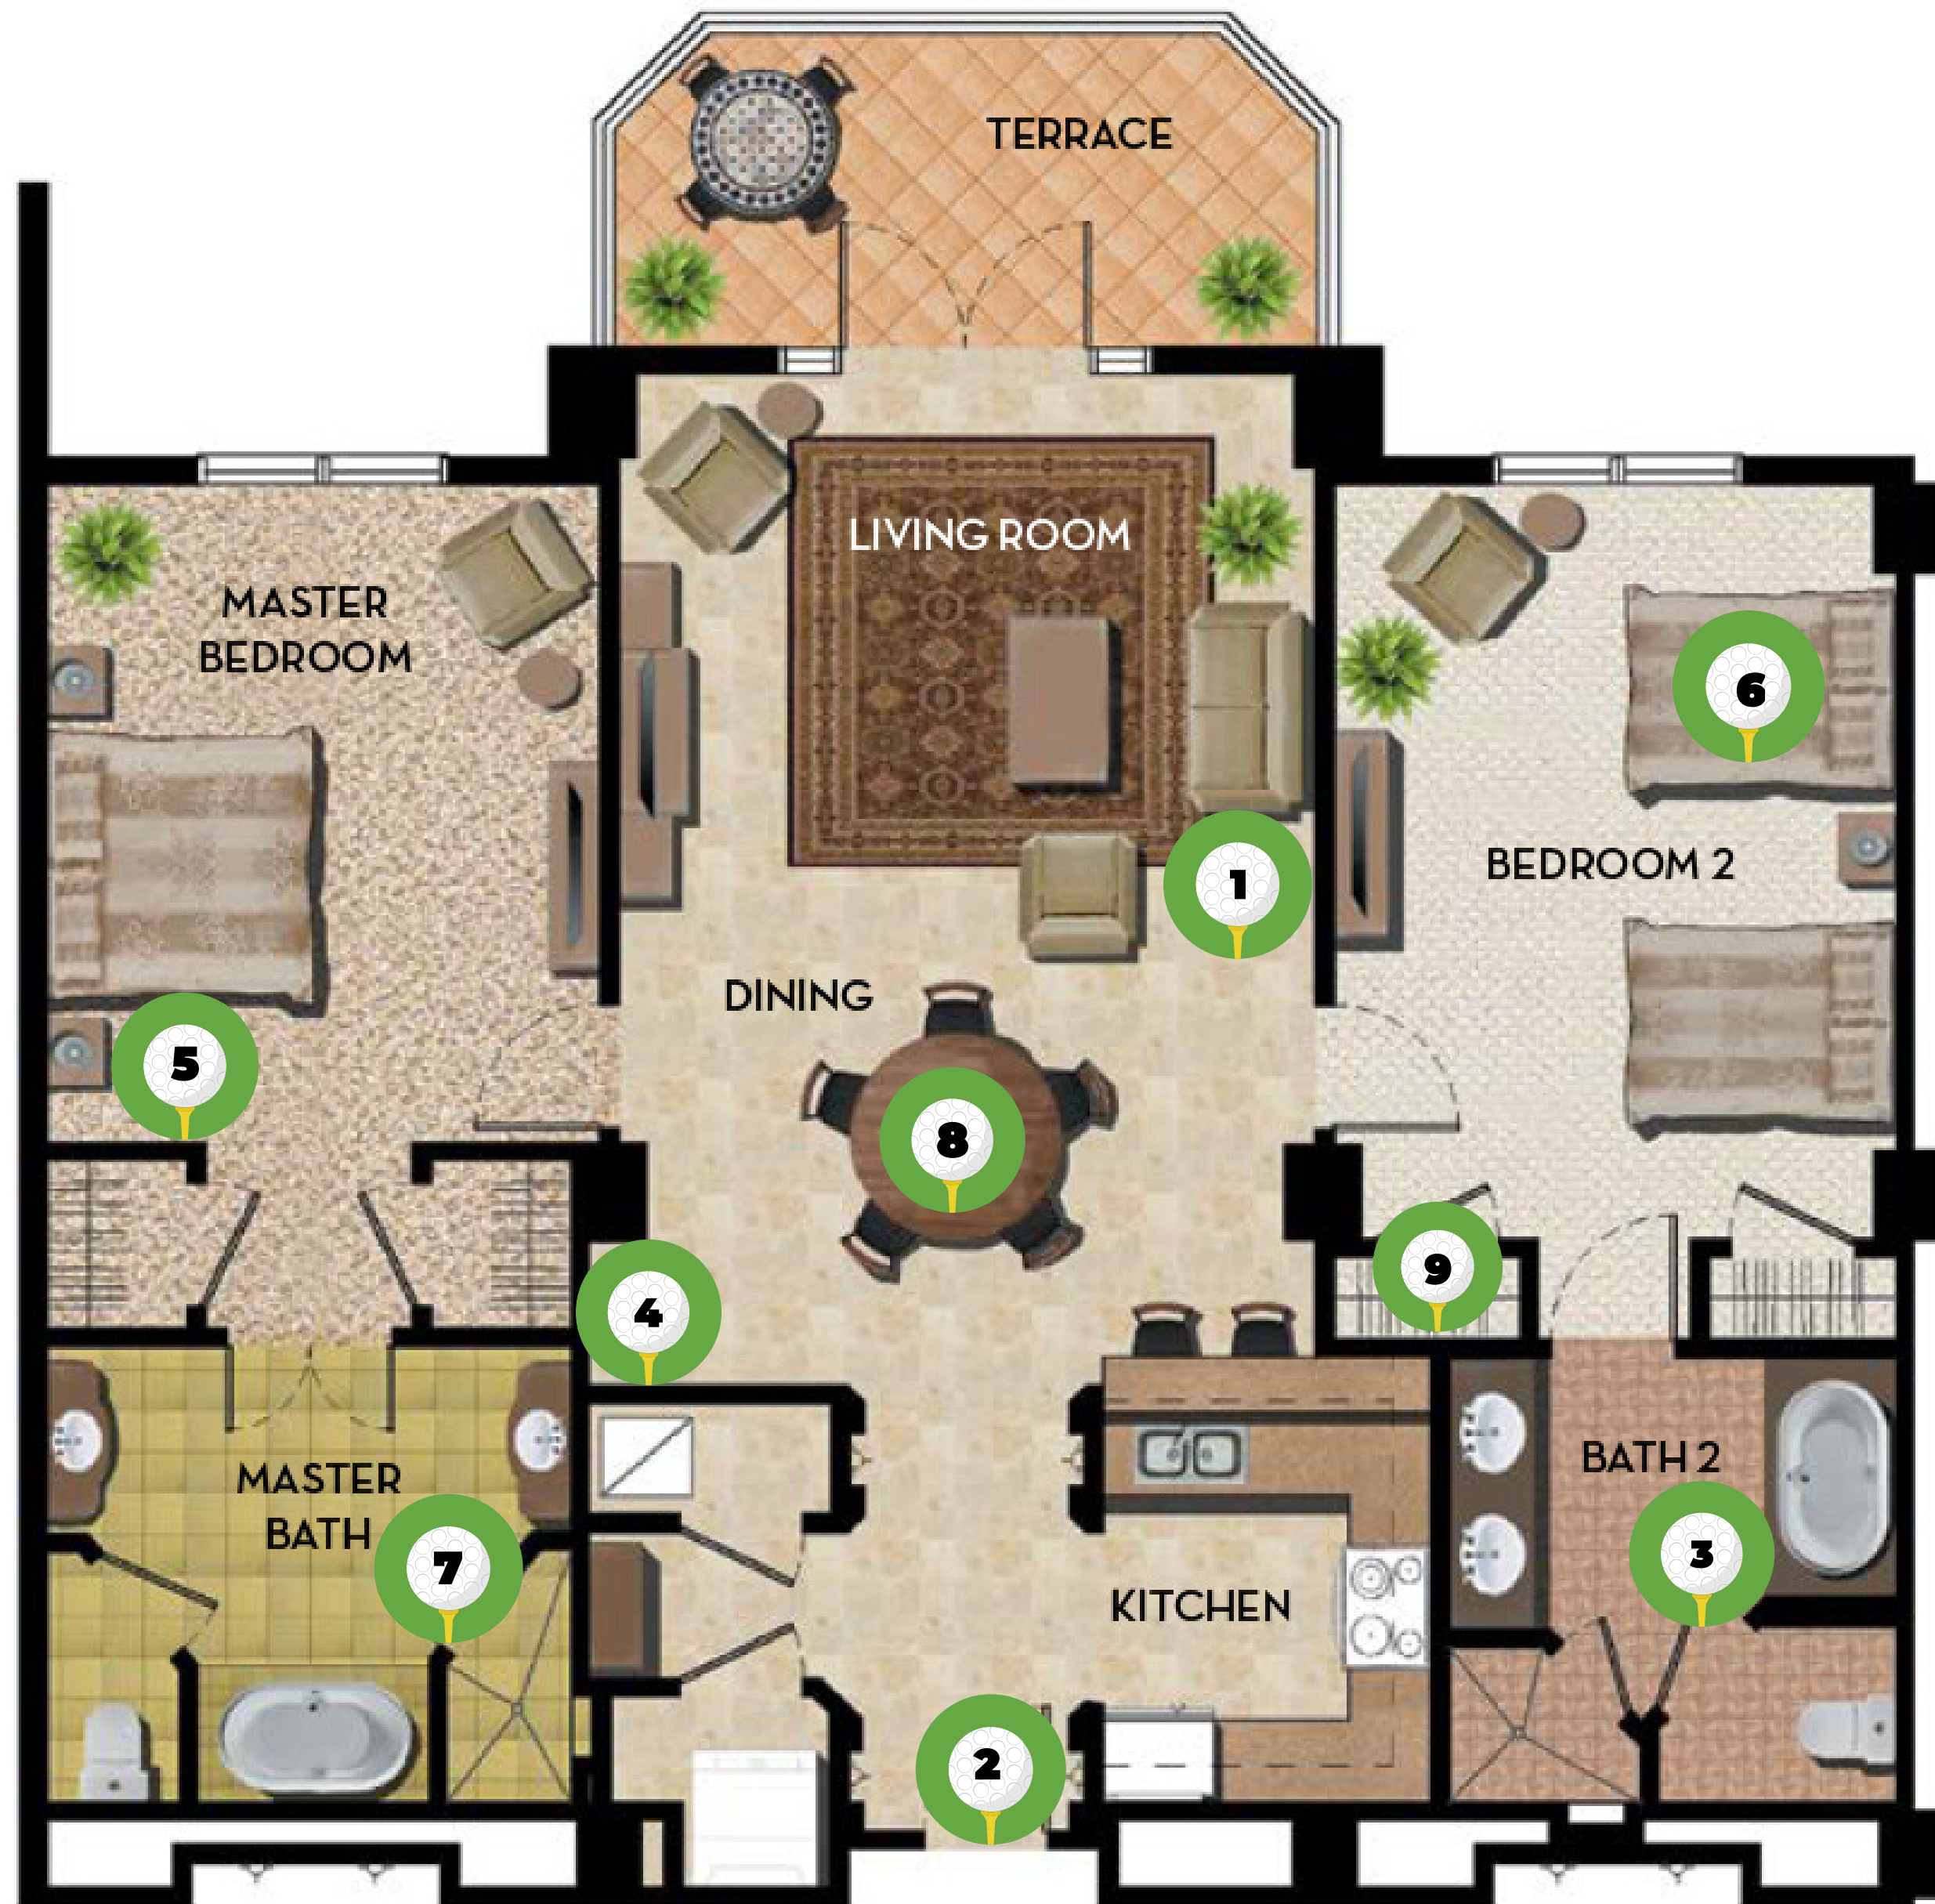

Reunion[®]

RESORT & GOLF CLUB

Our New Deep Cleaning Initiative for High-Touch Areas

1 SWITCHES & ELECTRONIC CONTROLS

Light switches, lamps and electronic controls

2 HANDLES & KNOBS

Doors, closets, drawers, furniture knobs and drapery pull handles

3 MAJOR BATHROOM SURFACES

Toilet handles and seats, splash walls, shower/tub controls and sink faucets

4 THERMOSTAT PANELS

5 TELEPHONES, REMOTE CONTROLS AND CLOCKS

Handsets, dial pads and function buttons; All reusable collateral and services to be removed from rooms

6 BED & BEDDING

All bed linen and laundry including duvet covers, pillowcases and sheets

7 BATH AMENITIES

Bulk dispensers, individual amenities, tissue boxes, soap dishes, amenity trays and hair dryer

8 HARD SURFACES

Tables, desks and nightstands

9 CLOSET GOODS

Iron, Safe handle and keypad